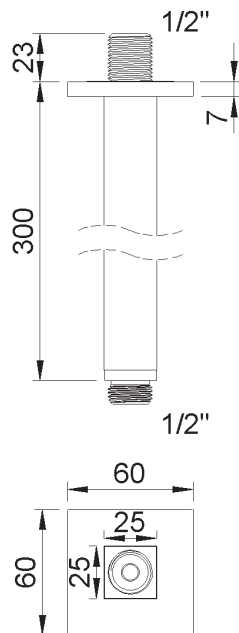

PRODUCT TECHNICAL SHEET

Collection : **CONTEMPORARY**

Ref. : **8020.--.82**

Bras de douche carré, vertical

Vierkante douchearm, verticaal

Square shower arm, vertical

Picture

Product details

Technical drawing

RA1.V01