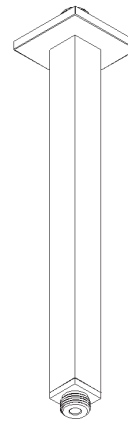

PRODUCT TECHNICAL SHEET

Collection : **CONTEMPORARY**

Ref. : **8020.--.82**

Bras de douche carré, vertical

Vierkante douchearm, verticaal

Square shower arm, vertical

Picture

Product details

Technical drawing

RA1.V01